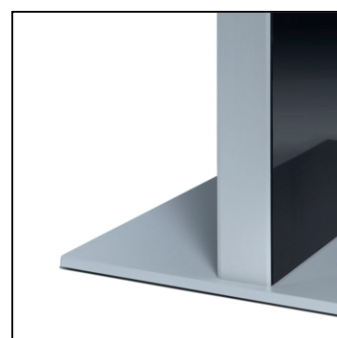

PRODUCT SHEET

Digital søyleskjerm slim 43" — Samsung Screen

- Digital advertising totem in slim design
- Front made of high tempered safety glass to protect the screen from vandalism
- Heavy base 8 mm steel plate ensuring good stability, also possible to mount to the floor

Sizes (mm) (A x B x C)	Orientation	Visible size (mm)	Format (mm)	Wattage (W)
719 x 2020 x 500	Vertical	-	43"	110 W

Illumination	Lighting colour (K)	Luminosity (cd)	Light Intensity (lx)	Net weight (kg)	Total weight (kg)
No	-	-	-	85,00	114,00