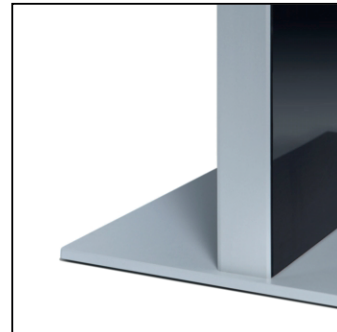

PRODUCT SHEET

Digital søyleskjerm slim 55" — Samsung Screen

- Digital advertising totem in slim design
- Front made of high tempered safety glass to protect the screen from vandalism
- Heavy base 8 mm steel plate ensuring good stability, also possible to mount to the floor

Sizes (mm) (A x B x C)	Orientation	Visible size (mm)	Format (mm)	Wattage (W)
873 x 2020 x 700	Vertical	-	55"	143 W

Illumination	Lighting colour (K)	Luminosity (cd)	Light Intensity (lx)	Net weight (kg)	Total weight (kg)
No	-	-	-	108,10	136,10